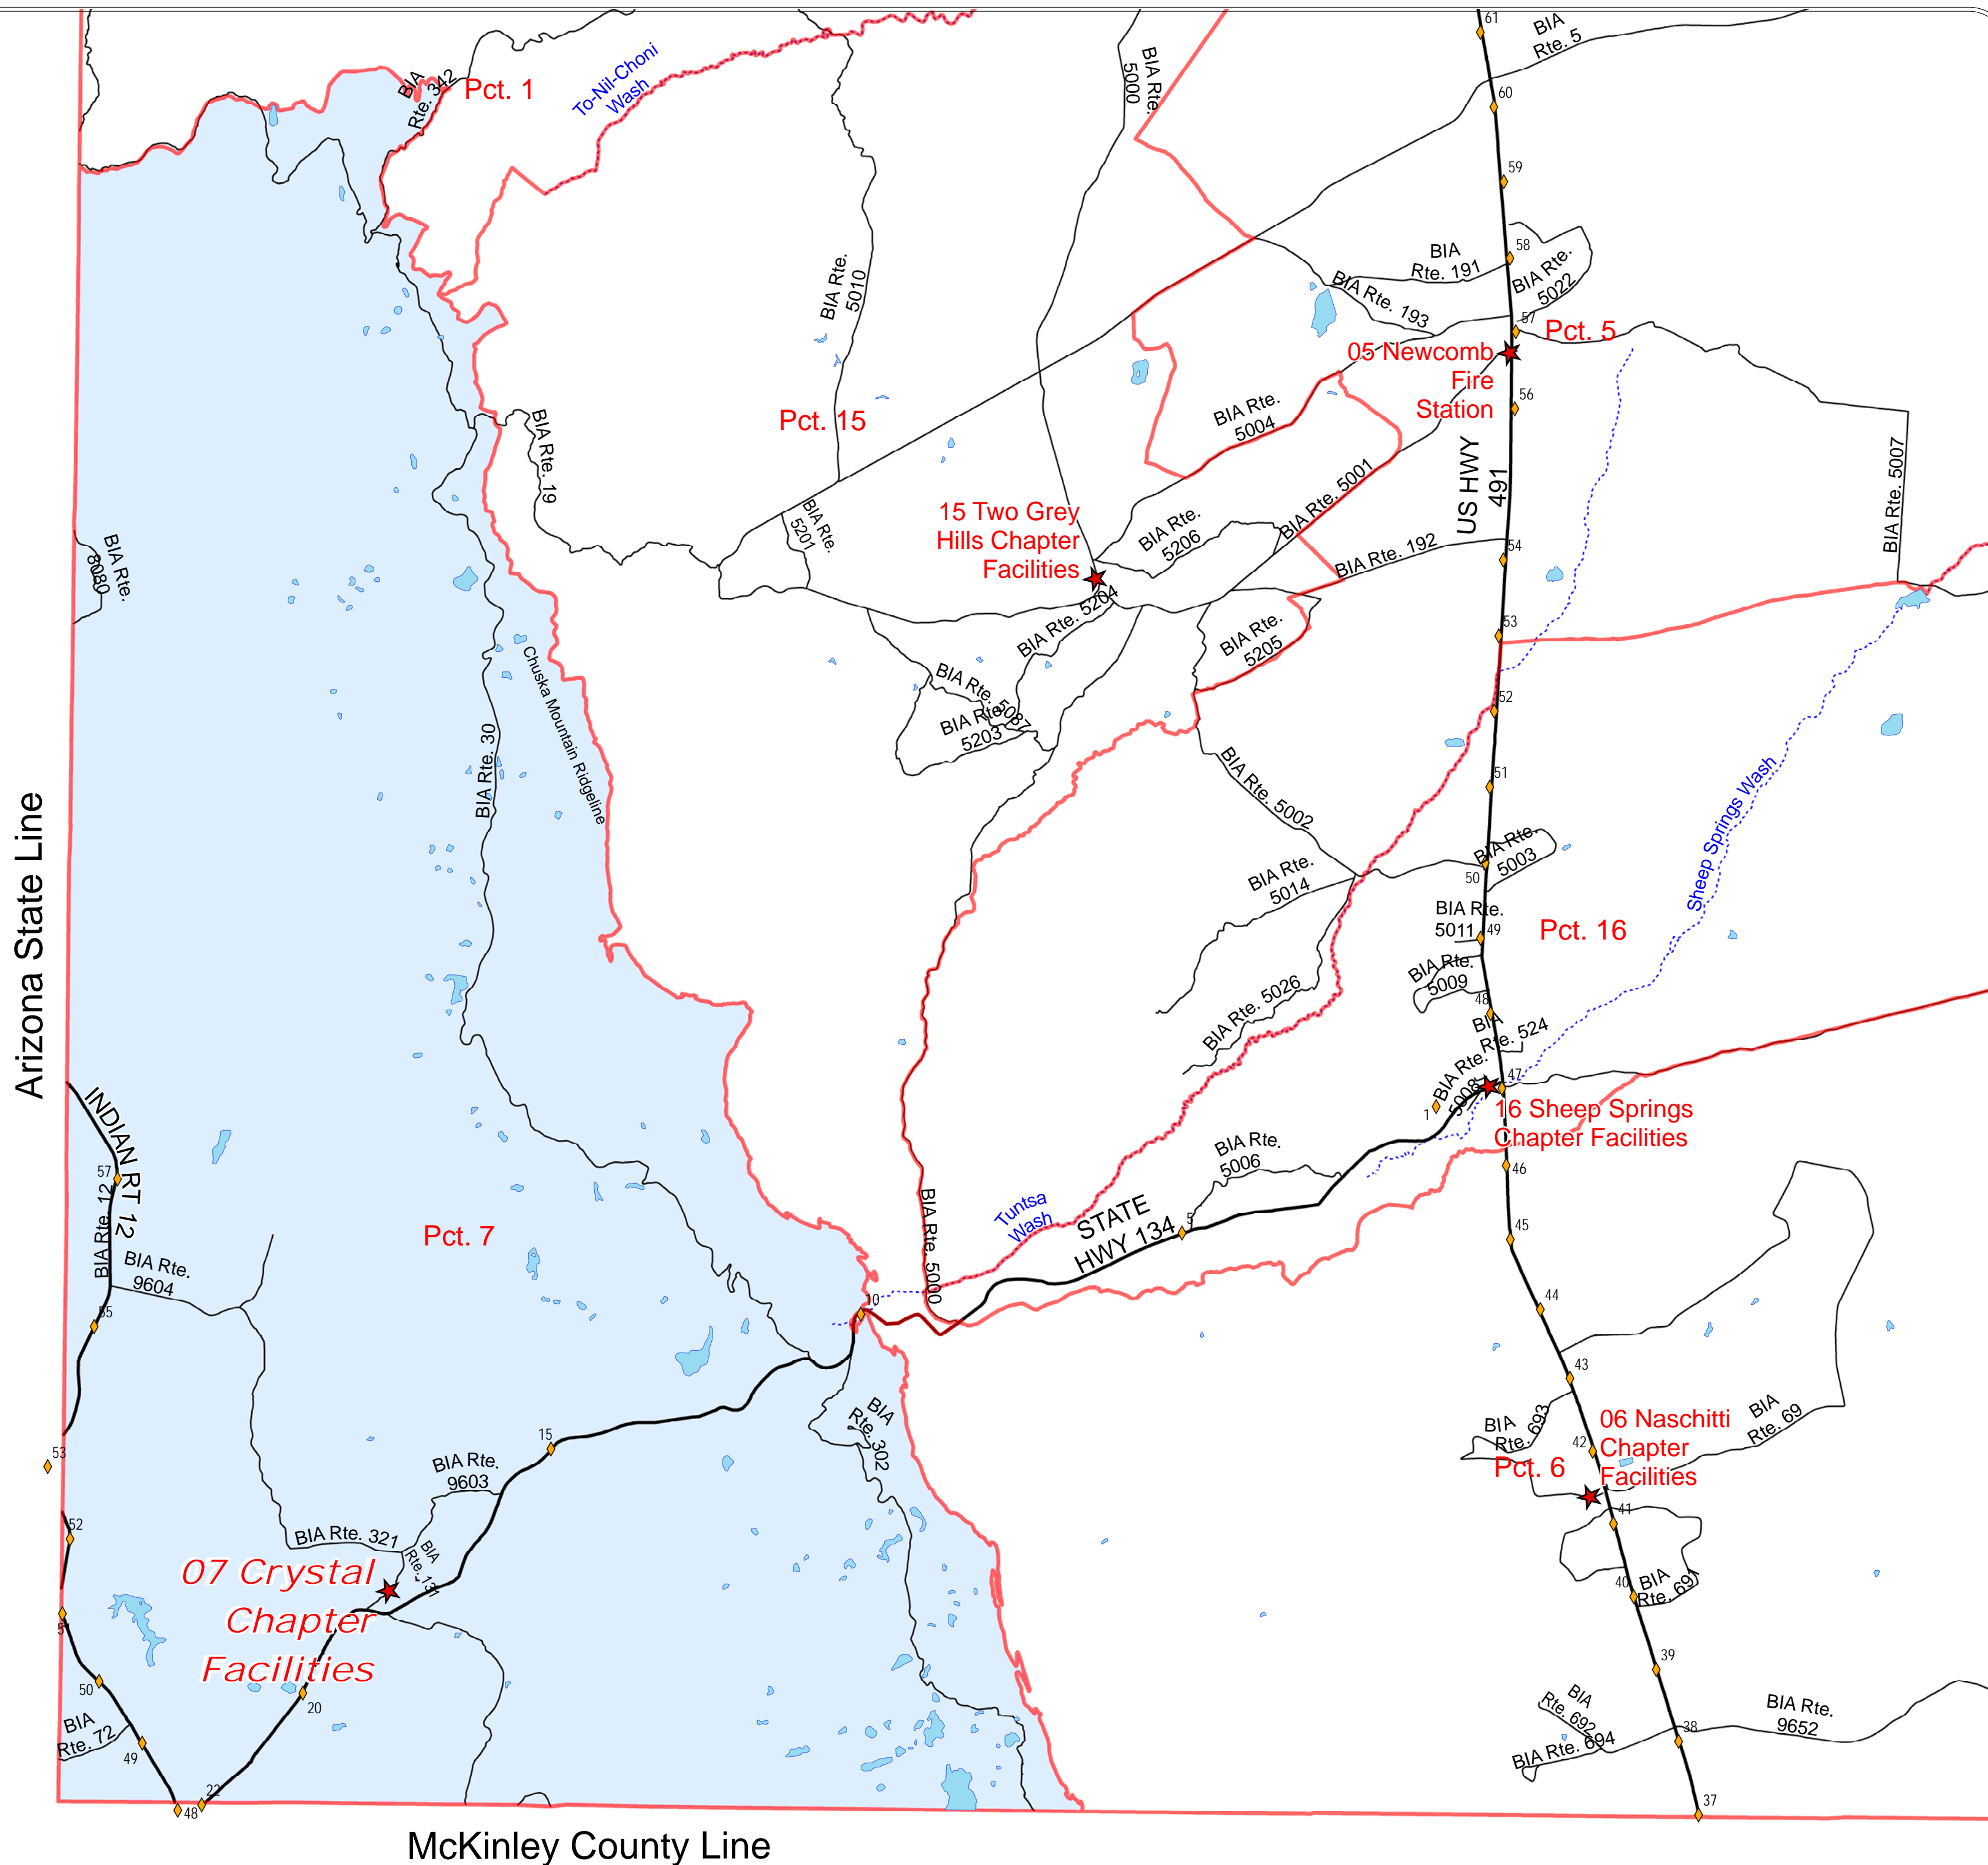

# Precinct 7

Debbie Holmes  
County Clerk

For more election information call  
the County Clerk at 334-9471  
or 1-800-956-0900.  
Visit us online at  
[www.sjclerk.net](http://www.sjclerk.net)

McKinley County Line